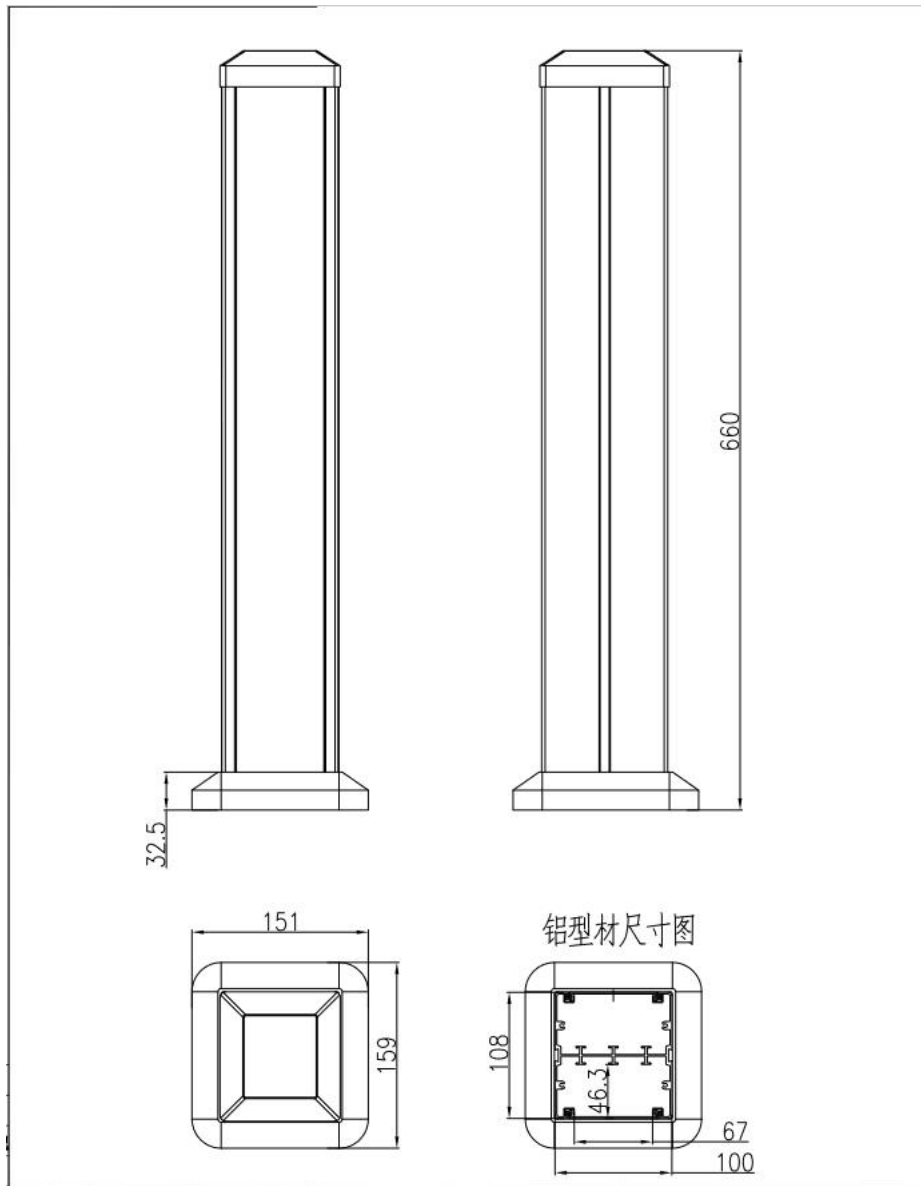

Wenzhou Safewire Electric Co.,Ltd.

No.152 Xingguang Road, Xingguang industry zone, Liushi town, Yueqing, Wenzhou,China ,325604
Tel:0086-577-62799688; Email:info@safewirele.com;

www.safewirele.com

7. Product drawing:

FZ-532A