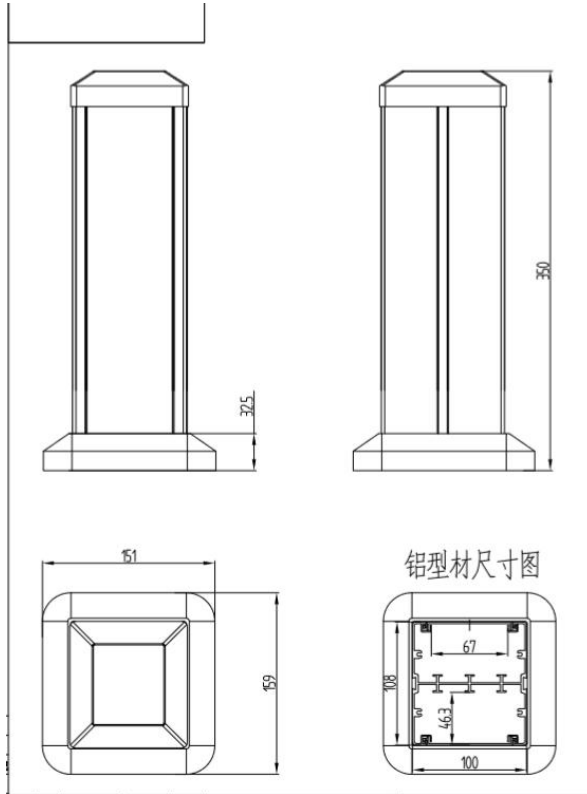

www.safewirele.com

Serial No.	Parameter	Description
1	Brand	Safewire
2	Item	FS-532A/B-D
3	Side for power supply	Two side
4	Panel Material	Aluminum alloy
5	Surface finish	Painted/Brushed Oxygenated
6	Height of product(mm)	350 for FZ-532A
	Height of product(mm)	660 for FZ-532B
7	dimension (mm)	R73.5*147*135.3
8	Capacity of modules	45*45mm modules
9	Configuration	Power outlet+Data outlet or USB charging+HDMI+VGA+Audio socket : Customized as required

5) 2 side(Rear face& front face) power supply;

6. Product Show:

Wenzhou Safewire Electric Co.,Ltd.

No.152 Xingguang Road, Xingguang industry zone, Liushi town, Yueqing, Wenzhou,China ,325604
Tel:0086-577-62799688; Email:info@safewirele.com;

www.safewirele.com

7. Product drawing:

FZ-532A

FZ-532B

Wenzhou Safewire Electric Co.,Ltd.

No.152 Xingguang Road, Xingguang industry zone, Liushi town, Yueqing, Wenzhou,China ,325604
Tel:0086-577-62799688; Email:info@safewirele.com;