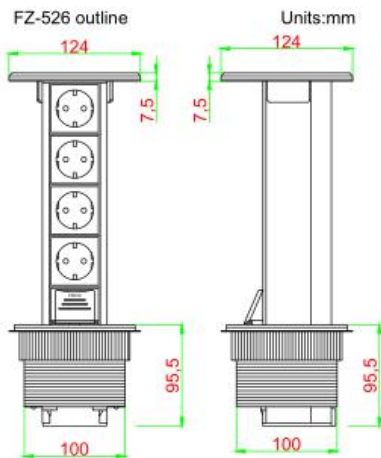

www.safewirele.com

Serial No.	Parameter	Description
1	Material	Aluminum 6063, PC zinc alloy
2	Panel Material	Stainless/Brass
3	Surface finish	Painted/Oxygenated
4	Panel Dimension(mm)	φ124
5	Cutout(mm)	Φ100
6	Dimension of product(mm)	380
7	Capacity of modules /Interface size	8 ways 45*45mm modules
8	Configuration	Power outlet+Data outlet or USB charging : Customized as required
9	Cable length	1.5m, 2m,3m or required length
10	Available modules	45*45mm Type series

www.safewirele.com

- Transit areas and parking;
- Hotels, hospitality and wellness;
- Health, sport and leisure;
- Art and culture;

Features:

- 1) Upside-down installation possible.Connection is simple and made on the pop up socket in upper position . The unit is then hidden under the desktop, enabling the modules to come out push& pull the opening.
- 2) Enables the connection of 8 modules.
- 3) Suitably installed into 120mm grommet hole.
- 4) Casting made from aluminum and solid plastic.
- 5) Suitable for desk tops up to 50mm;
- 6) Coming with hardwired starter-or interlink cable. Also available with 2.5mm internal wiring.

Product Show:

FZ-526 Outline drawing:

SAFEWIRE

Wenzhou Safewire Electric Co.,Ltd.

No.152 Xingguang Road, Xingguang industry zone, Liushi town, Yueqing, Wenzhou,China ,325604
 Tel:0086-577-62799688; Email:info@safewirele.com;