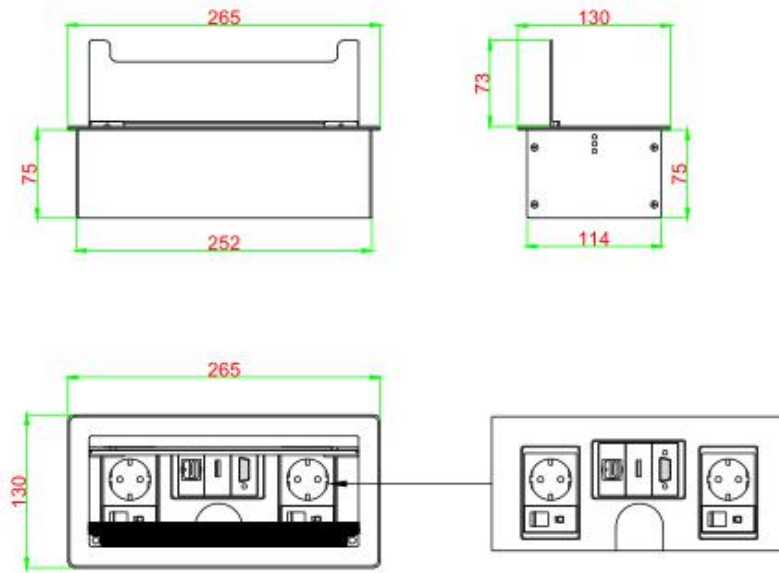

[www.safewirele.com](http://www.safewirele.com)

---

Serial No.	Parameter	Description
1	Panel Material	Aluminum alloy
2	Surface finish	Electroplated/Painted/Power sprayed
3	Panel Dimension(mm)	265*130
4	Cutout(mm)	254*116
5	Height of product(mm)	75
6	Bottom box size(mm)	252*114
7	Bottom box material	Plastic
8	Capacity of modules /Interface size	9 ways 45*45mm modules
9	Configuration	Power outlet+Data outlet or USB charging : Customized as required
10	Cable length	1.5m, 2m,2m or required length

### 1) **Features:**

- 1) This hidden structure provides the user with a compact, clean and convenient connectivity solution;
- 2) Made from die-casting aluminum alloy and painted ;
- 3) Manually open with slower flap up from single side;
- 4) With brush to protect cables from scratch;
- 5) Applicable for wide international 45\*45mm modules including power and intelnet data accessories to meet requirement.

## FZ-521 Outline drawing:

**SAFEWIRE**

FZ-521 outline

Units:mm

Available sockets or modules types:

**SAFEWIRE**

45 Type Function Accessories

								
F2	F3	F4	F11	F15	F16	F18		
								
F20/F21/F22/F23/F25/F28	F50	F51	F52	F53	F55	F56	F58	F59
								
F60	F62	F65/F66/F67/F68	F68	F71				