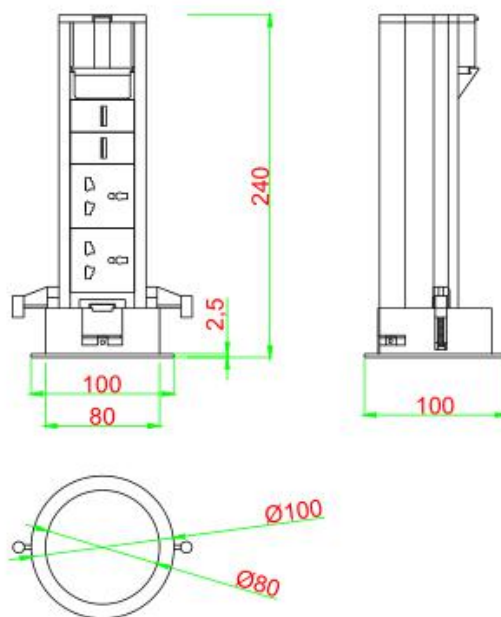

www.safewirele.com

Serial No.	Parameter	Description
1	Material	Zinc Alloy/Steel
2	Panel Material	Aluminum alloy/PC plastic
3	Surface finish	Painted/Oxygenated
4	Panel Dimension(mm)	φ100
5	Cutout(mm)	φ80
6	Dimension of product(mm)	195~330
7	Capacity of modules /Interface size	4~10 ways 45*45mm modules
8	Configuration	Power outlet+Data outlet or USB charging : Customized as required
9	Cable length	1.5m, 2m,3m or required length
10	Available modules	45*45mm Type series

www.safewirele.com

- Hotels, hospitality and wellness;
- Health, sport and leisure;
- Art and culture;

Features:

- 1) Connection is simple and made on the Mini-columns in upper position . The unit is then hidden under the desktop, enabling the modules to come out push& pull the opening.
- 2) Pre-configured modles are supplied with electrical bases assembly of 45*45mm modules direct clipping for easier installation. In this way, the Mini-columns can be installed on the table and connected directly to the nearest work post without the need for preliminary cabling.
- 3) Enables the connection of 4 to 8 modules.
- 4) Fast open push & pull system.
- 5) Suitably installed into 80mm grommet hole;

FZ-520 Outline drawing:

SAFEWIRE

FZ-520 outline

Units:mm

Wenzhou Safewire Electric Co.,Ltd.

No.152 Xingguang Road, Xingguang industry zone, Liushi town, Yueqing, Wenzhou,China ,325604
Tel:0086-577-62799688; Email:info@safewirele.com;