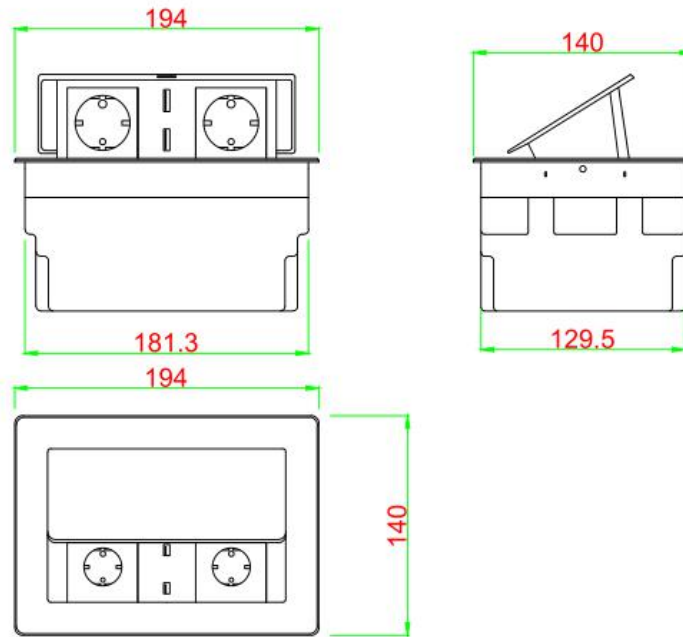

www.safewirele.com

Serial No.	Parameter	Description
1	Material	Aluminum alloy & ABS plastic
2	Panel Material	Aluminum alloy
3	Surface finish	Anodised
4	Panel Dimension(mm)	194*140
5	Cutout(mm)	183*132
6	Height of product(mm)	90
7	Bottom box size(mm)	181.3*129.5
8	Bottom box material	Plastic
9	Capacity of modules /Interface size	6 ways 45*45mm modules
10	Configuration	Power outlet+Data outlet or USB charging : Customized as required
11	Cable length	1.5m, 2m,2m or required length
12	Available modules	45*45mm Type series

Product Show:

FZ-518 Outline drawing:

SAFEWIRE

FZ-518 outline

Units:mm

Available sockets or modules types:

SAFEWIRE

45 Type Function Accessories