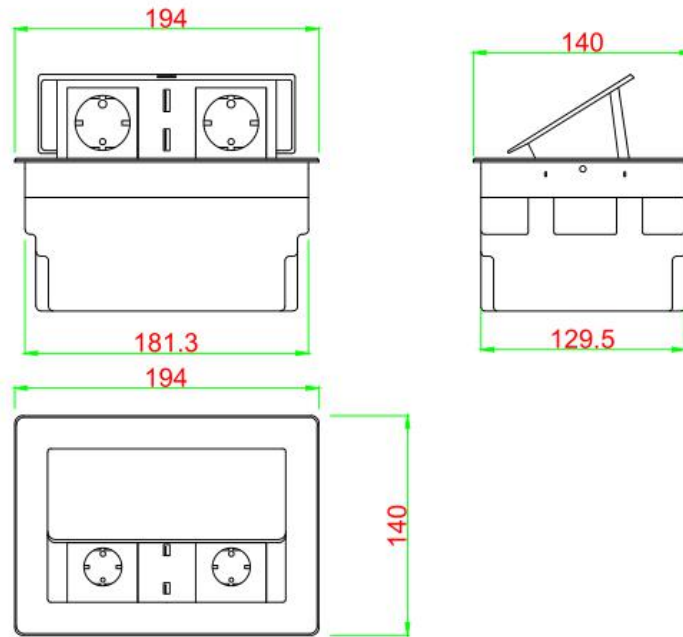

www.safewirele.com

Serial No.	Parameter	Description
1	Material	Aluminum alloy & ABS plastic
2	Panel Material	Aluminum alloy
3	Surface finish	Anodised
4	Panel Dimension(mm)	194*140
5	Cutout(mm)	183*132
6	Height of product(mm)	90
7	Bottom box size(mm)	181.3*129.5
8	Bottom box material	Plastic
9	Capacity of modules /Interface size	4 ways 45*45mm modules
10	Configuration	Power outlet+Data outlet or USB charging : Customized as required
11	Cable length	1.5m, 2m,2m or required length
12	Available modules	45*45mm Type series

Product Show:

FZ-518 Outline drawing:

SAFEWIRE

FZ-518 outline

Units:mm

Available sockets or modules types:

SAFEWIRE

45 Type Function Accessories