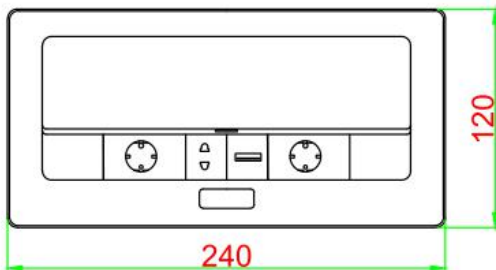

FZ-517 Outline drawing:

SAFEWIRE

FZ-517 outline

Units:mm