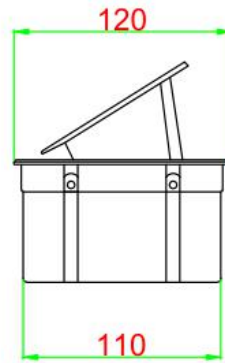

FZ-517 Outline drawing:

SAFEWIRE

FZ-517 outline

Units:mm