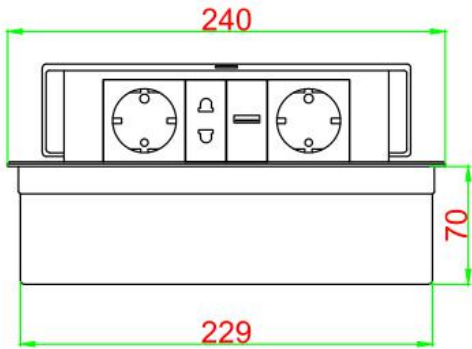

[www.safewirele.com](http://www.safewirele.com)

---

| Serial No. | Parameter                           | Description   |
|------------|-------------------------------------|---|
| 1          | Panel Material                      | Aluminum alloy  |
| 2          | Surface finish                      | Electroplated/Painted/Power sprayed                               |
| 3          | Panel Dimension(mm)                 | 240x120   |
| 4          | Cutout(mm)                          | 231x112   |
| 5          | Height of product(mm)               | 70  |
| 6          | Bottom box size(mm)                 | 229*110*70  |
| 7          | Bottom box material                 | Plastic   |
| 8          | Capacity of modules /Interface size | 6 ways 45*45mm modules  |
| 9          | Configuration                       | Power outlet+Data outlet or USB charging : Customized as required |
| 10         | Cable length                        | 1.5m, 2m,2m or required length                                    |
| 11         | Available modules                   | 45*45mm Type series   |

**FZ-517 Outline drawing:**

**SAFEWIRE**

FZ-517 outline

Units:mm

Wenzhou Safewire Electric Co.,Ltd.

No.152 Xingguang Road, Xingguang industry zone, Liushi town, Yueqing, Wenzhou,China ,325604  
Tel:0086-577-62799688; Email:info@safewirele.com;