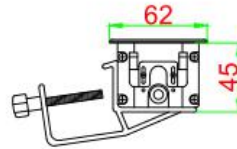

FZ-508 Outline drawing:

SAFEWIRE

HTD-508 outline

Units:mm

Available sockets or modules types:

SAFEWIRE

45 Type Function Accessories

F2	F3	F4	F11	F15	F16	F18		
F20F21/F22F23F25F28	F50	F51	F52	F53	F55	F56	F58	F59
F60	F62	F65F66F67F68	F68	F71