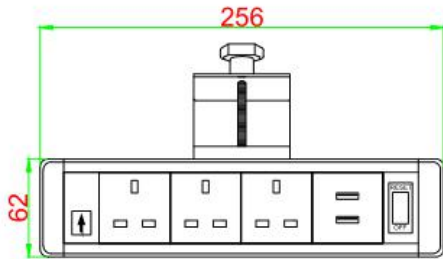

FZ-508 Outline drawing:

SAFEWIRE

HTD-508 outline

Units:mm

Available sockets or modules types:

SAFEWIRE

45 Type Function Accessories

F2	F3	F4	F11	F15	F16	F18		
F20F21/F22F23F25F28	F50	F51	F52	F53	F55	F56	F58	F59
F60	F62	F65F66F67F68	F68	F71