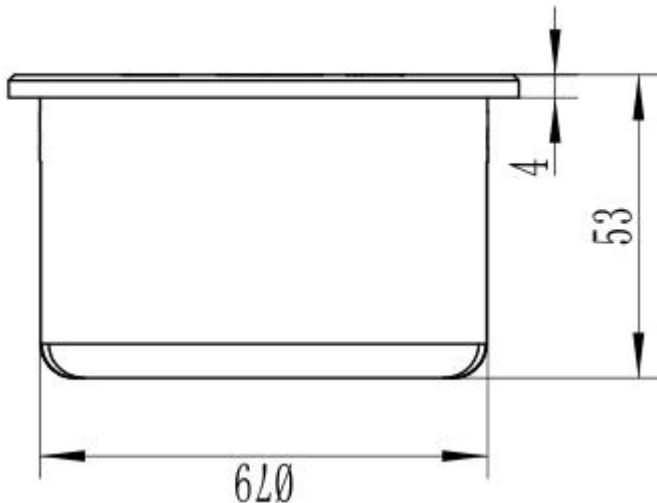

Wenzhou Safewire Electric Co.,Ltd.

No.152 Xingguang Road, Xingguang industry zone, Liushi town, Yueqing, Wenzhou,China ,325604
Tel:0086-577-62799688; Email:info@safewirele.com;

www.safewirele.com

Product Show:

FZ-505 Outline drawing: