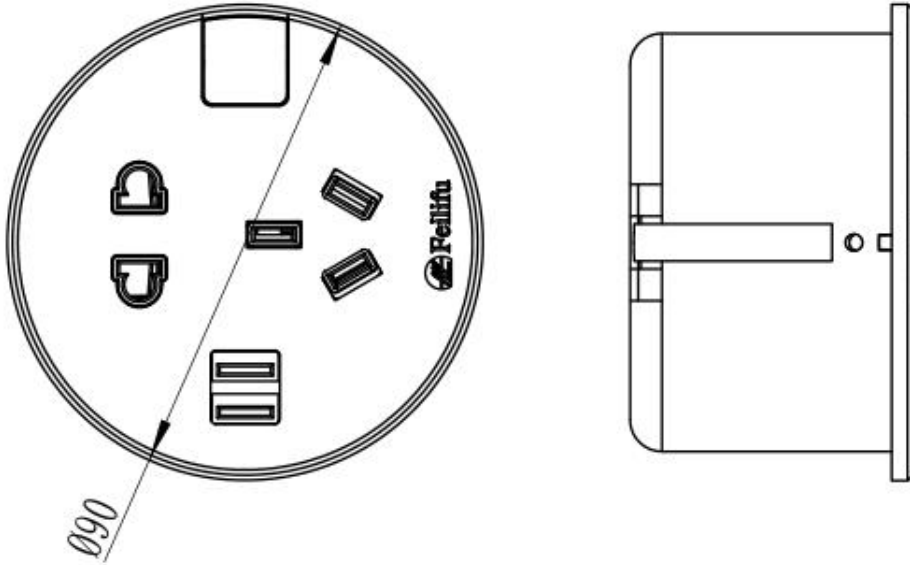

Wenzhou Safewire Electric Co.,Ltd.

No.152 Xingguang Road, Xingguang industry zone, Liushi town, Yueqing, Wenzhou,China ,325604
Tel:0086-577-62799688; Email:info@safewirele.com;

www.safewirele.com

Available sockets or modules types:

SAFEWIRE

45 Type Function Accessories

F2	F3	F4	F11	F15	F16	F18		
F20/F21/F22/F23/F25/F28	F50	F51	F52	F53	F55	F56	F58	F59
F60	F62	F65/F66/F67/F68	F68	F71