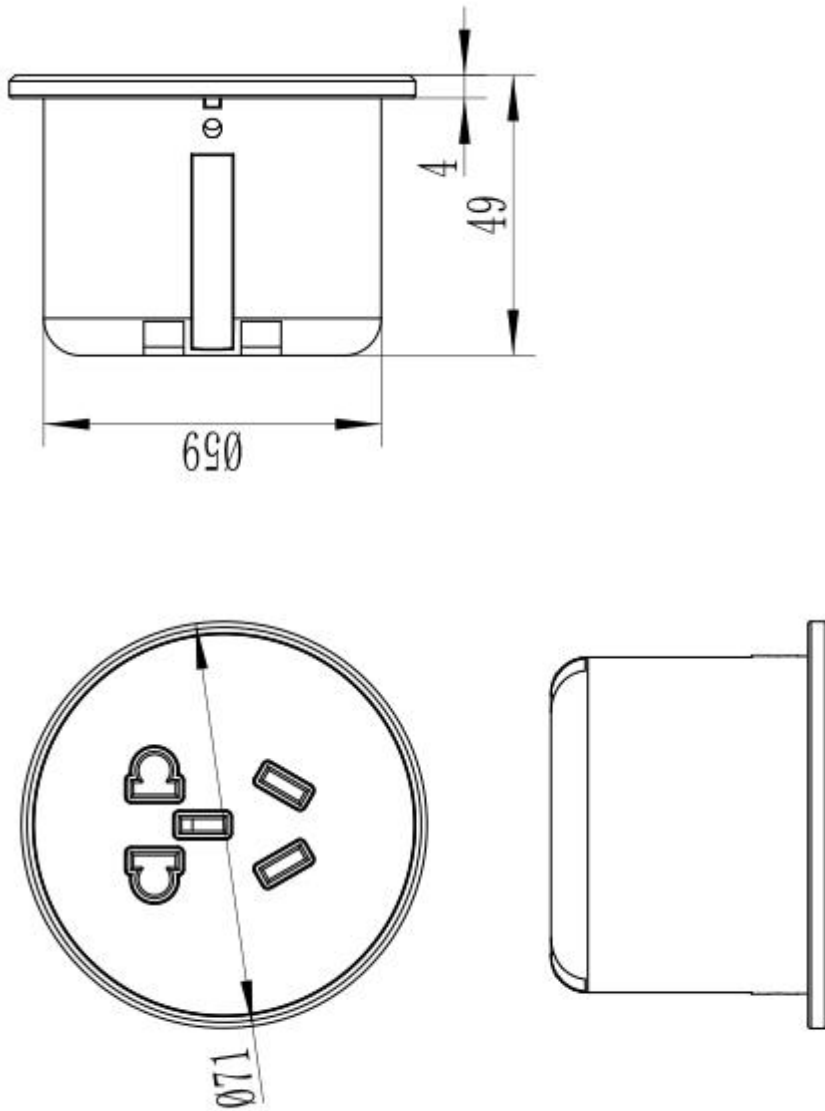

Wenzhou Safewire Electric Co.,Ltd.

No.152 Xingguang Road, Xingguang industry zone, Liushi town, Yueqing, Wenzhou,China ,325604
Tel:0086-577-62799688; Email:info@safewirele.com;

www.safewirele.com

FZ-502 Outline drawing: